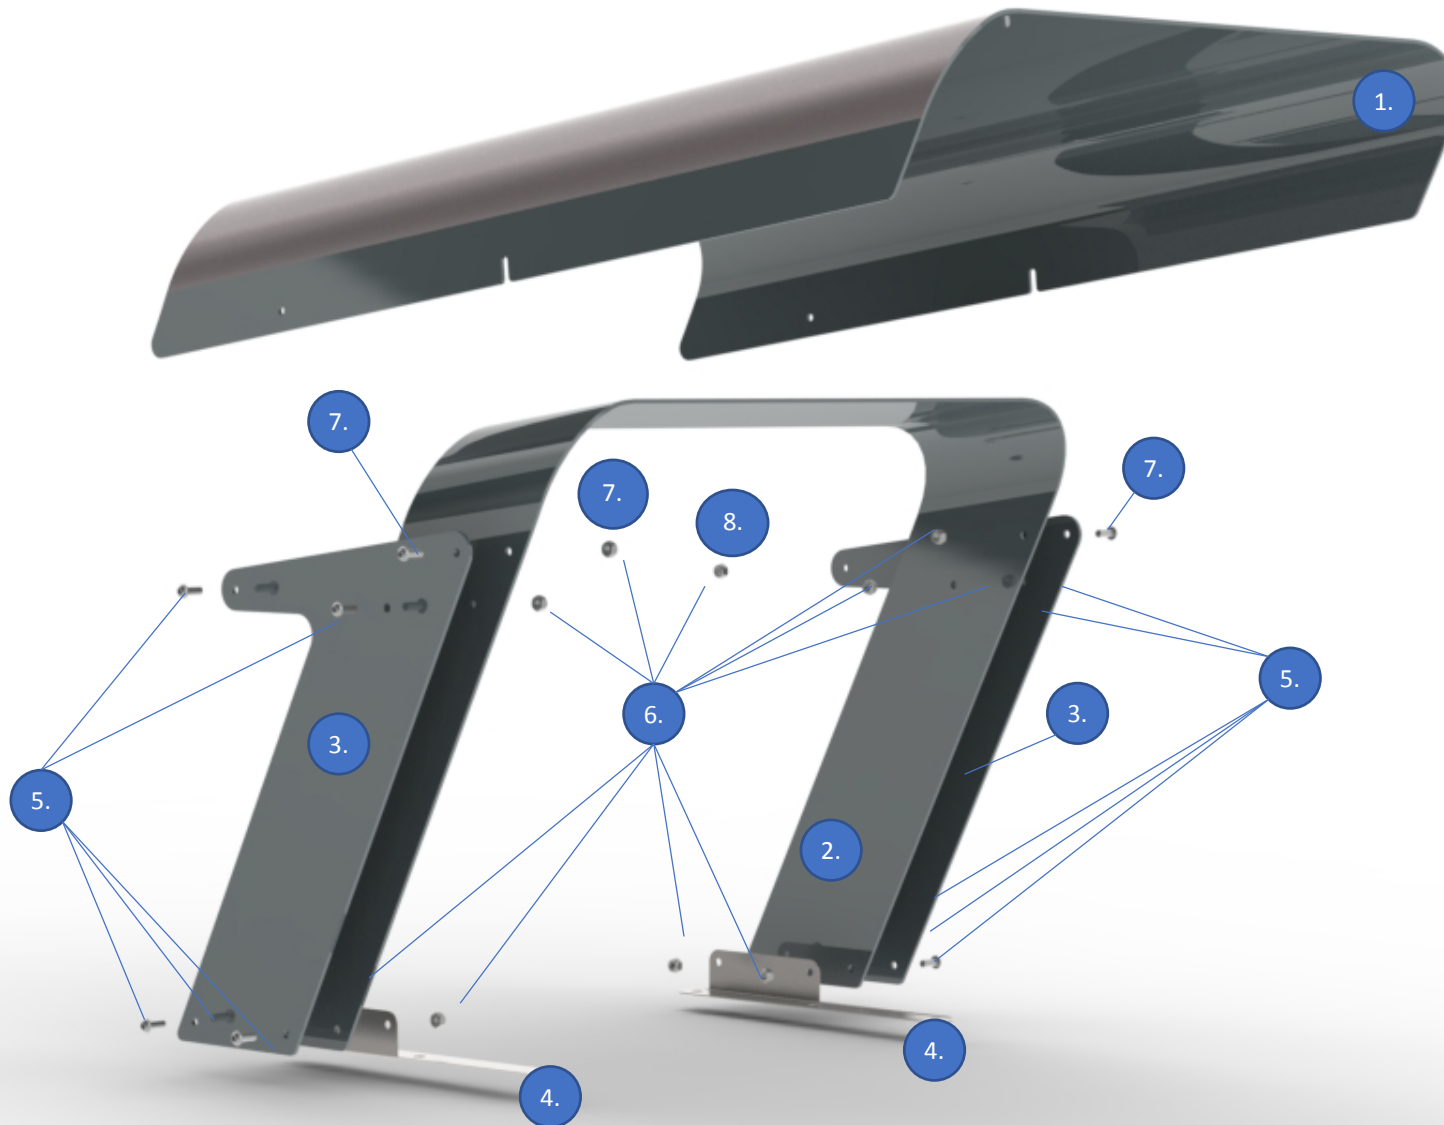

Mod.: Garage Eco Tetto

- 1. Roof 1x
- 2. Arc 1x
- 3. Feet inox 2x
- 4. Screw x2
- 5. Vertical Element x10
- 6. Fixing nut x12
- 7. Two-winged screw x2
- 8. Self-blocking dice x2